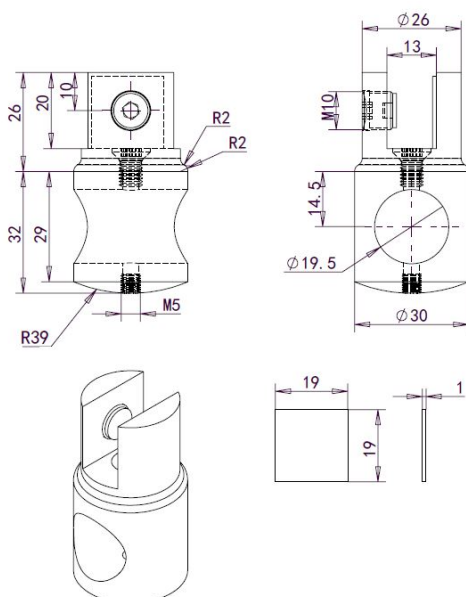

PRODUCT SHEET

Description:

Bar To Glass Bracket, F/ø19mm Tube, Brushed Brass, 8-10mm.

Item number:

15.26.102-5

Units	Box	Carton	HS Code	Barcode
Pcs.	1	50	8302419000	
				5704866512244

SISO A/S

Mileparken 11
DK-2740 Skovlunde
Denmark
VAT: DK 24786013